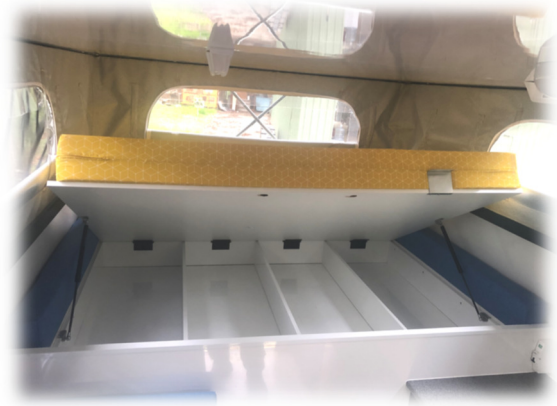

02 4566 4973

campervan@ferrybuilt.com.au

www.ferrybuilt.com.au

Wisemans Ferry, NSW

Dimensions;	18-1	21-1 / 21-2	24-1 / 24-2
Tray length	1800	2100	2400
Overall length	3250	3550 / 3850	3850 / 4150
Head board	940	940	940
Width	2000	2000	2000
Closed height	1620	1620	1620
Open height	2150	2150	2150
Weight	590kg	620 / 660kg	670 / 710kg

Standard inclusions;

- ◆ Double glazed windows with fly / block out screens.
- ◆ Lockable flyscreen door.
- ◆ Aluminium scissor type steps.
- ◆ Manual lifting legs.
- ◆ External storage.
- ◆ Under bed storage.
- ◆ 18, 21, 24-1 Full size double bed, 1880x1380.
- ◆ 21, 24-2 Full size queen bed, 2030x1530.
- ◆ 90l 3 way fridge.
- ◆ Smev glass top 2 burner stove.
- ◆ Smev glass top sink.
- ◆ 12v Shurflo water pump.
- ◆ LED 12v internal lighting.
- ◆ Double 240v power point, with double USB outlets.
- ◆ 12v outlet.
- ◆ Fire extinguisher.
- ◆ Smoke alarm.
- ◆ External LED 12v light.
- ◆ 100ah lithium battery.
- ◆ 240v battery charger.
- ◆ Electrical certification.
- ◆ 50l water tank.
- ◆ 4.5kg full gas bottle.
- ◆ Gas certification.
- ◆ All appliance manuals.
- ◆ Instructional handover.
- ◆ Fitting to your vehicle including hardware.