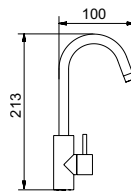

Round goose neck filter tap

with water filtration system

FS7025

Rating

1 micron

Warranty

6 years*

Square goose neck filter tap