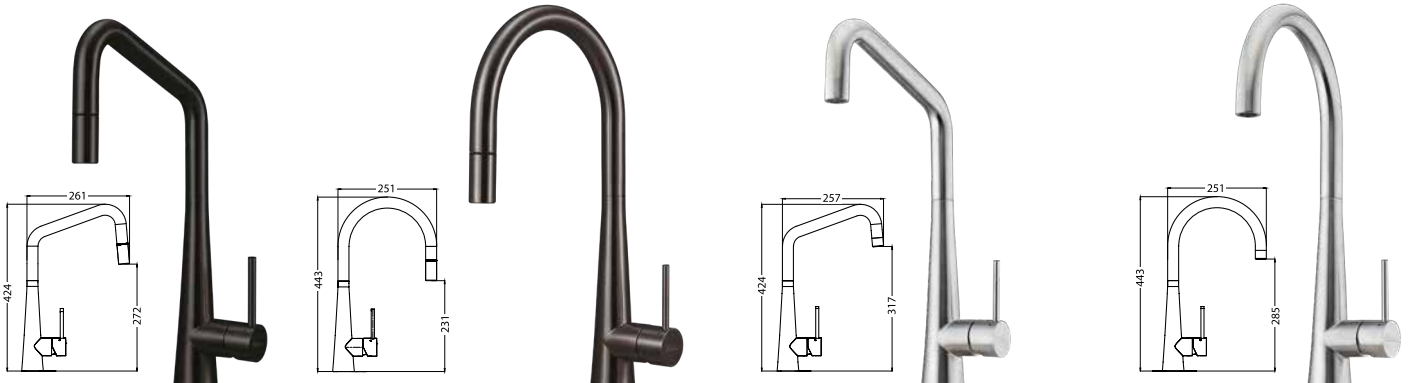

Functionality

Pull out styles available for added functionality.

Warranty 10 years*

Featured products /

Essente goose neck pull out mixer: SS2525-AU
Santorini Double Bowl Topmount Sink: ST-BL1564

Filtered water
Pair any of these taps with an Oliveri Inline Water Filter for pure filtered water in your own home.
See [page 26](#)