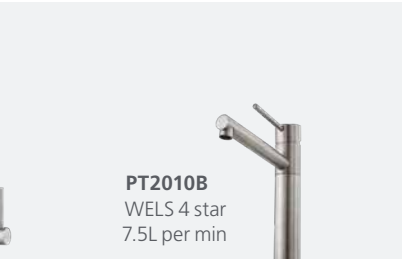

for the accessories that come included with your sink.

Taps /

View all taps on pages 22-25

VT0398B-WH
WELS 4 star
6.5L per min

SS2540
WELS 4 star
7.5L per min

PT2010B
WELS 4 star
7.5L per min

Apollo

Featured products /

Apollo sink: AP1411
Vilo pull out mixer: VT0398B

View all available sinks,
taps and accessories at:
oliveri.com.au

Features /

Premium finish

Constructed from 1.2mm brushed stainless steel, the Apollo sink seamlessly fits in with your contemporary appliances.