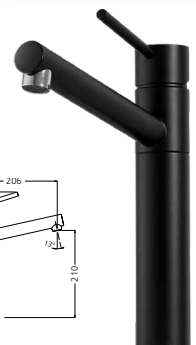

Warranty 15 years*

Swivel mixer

Maximum pressure / 600kpa
WELS 4 Star / 7.5L per minute

- PT2010C
- PT2010B
- PT2010C-BLACK
- PT2010C-ST-BL