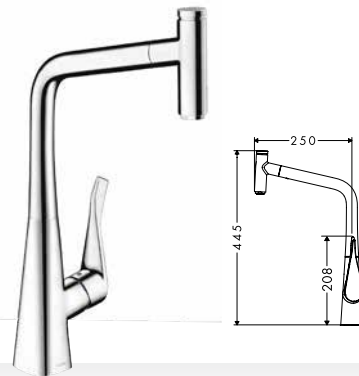

Quick Clean

Limescale deposits are simply wiped away by rubbing a finger over the flexible silicone slats.

Metris® Select 320
Pull out mixer

Maximum pressure / 500kpa
WELS 4 Star / 7L per minute

© 14884003