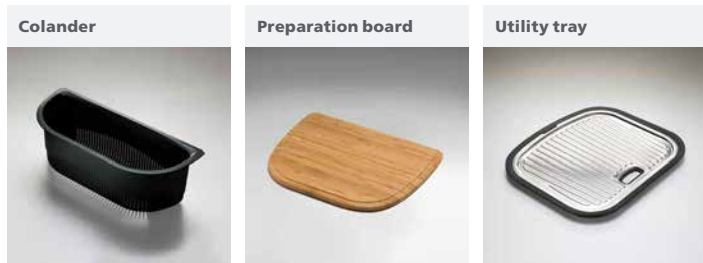

Feature Accessories /

See **page 29** for the accessories that come included with your sink.