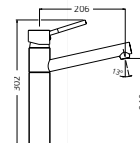

Warranty 15 years*

Swivel mixer

Maximum pressure / 600kpa
WELS 4 Star / 7.5L per minute

- PT2010C
- PT2010B
- PT2010C-BLACK
- PT2010C-ST-BL