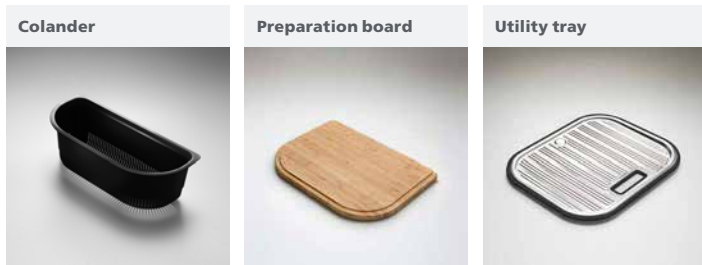

DZ10U  
 770W x 480H x 180D
 MAIN BOWL (x2) 21 LITRE

DZ150U  
 360W x 430H x 180D
 MAIN BOWL 21 LITRE

Feature Accessories /

See **page 29** for the accessories that come included with your sink.

Taps /

View all taps on **pages 22-25**