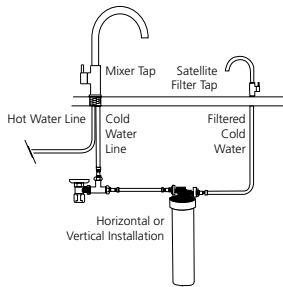

Satellite Water Filtration Systems /

Filters mains water through a designer satellite filter tap.

FS7025 Satellite Water Filtration System with Round Goose Neck Filter Tap

FS7075 Satellite Water Filtration System with Square Goose Neck Filter Tap

FR7905 Satellite Water Filtration Replacement Cartridge