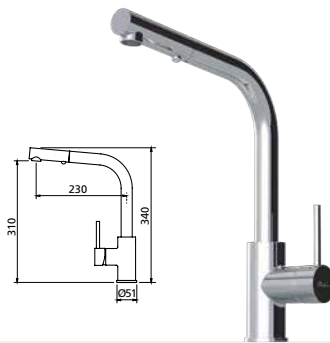

Pull out right angle spray mixer

Maximum pressure / 500kpa
WELS 5 Star / 6.0L per minute

TS2170-P