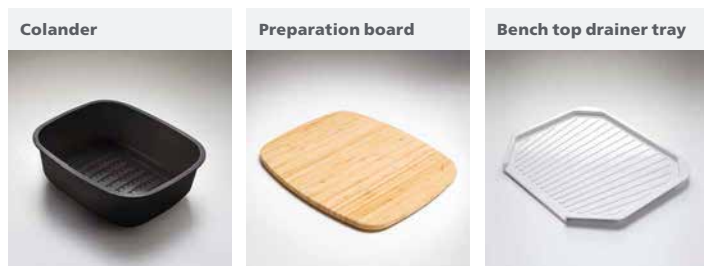

Taps /

View all taps on **pages 22-25**

Solitaire / Ultraform

Featured products /
Solitaire: LR510
Essente goose neck pull out mixer: SS2525

View all available sinks,
taps and accessories at:
oliveri.com.au