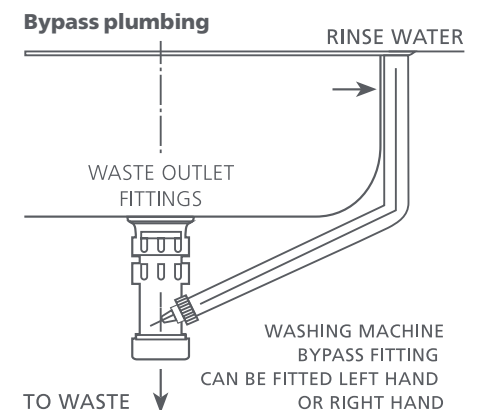

Overflow and Bypass plumbing

The Oliveri Laundry range is available with an overflow and bypass plumbing option. An overflow can safeguard against accidental overfilling, while the bypass plumbing will allow washing machine grey water to enter the drain even while the tub is in use.