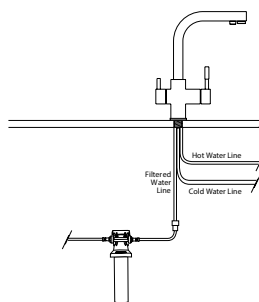

Filter Connection Kit /

Connects to a new or existing 3 way mixer or satellite tap.

FS7005 3 Way Mixer Tap or Satellite Filter Tap Filter Connection Kit

FR7905 3 Way Mixer Tap or Satellite Filter Tap Replacement Cartridge

This filter connection kit can be connected to an Oliveri 3 Way Mixer (sold separately, see page 23) or an existing 3 way mixer. Alternatively this connection kit can be connected to an existing satellite tap.