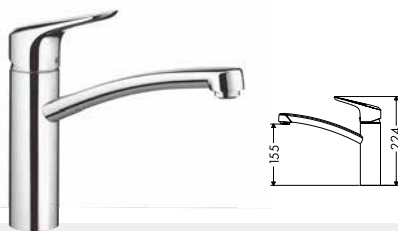

Ecos® M
Swivel mixer

Maximum pressure / 500kpa
WELS 4 Star / 7L per minute

© 14815003