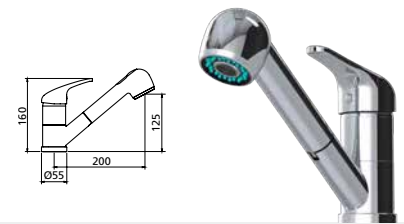

Pull out spray mixer

Maximum pressure / 500kpa
WELS 4 Star / 7.5L per minute

TS2180-P