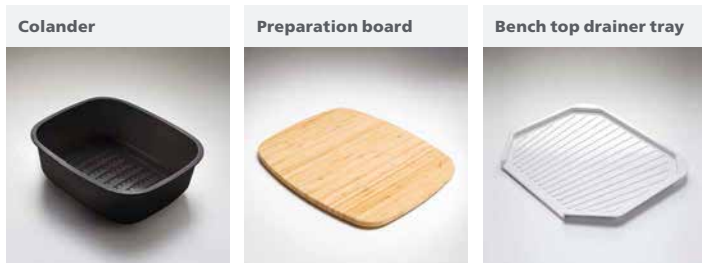

EE50U ☉ ☼ ☼
546w x 426H x 190D
LARGE BOWL 35 LITRE

EE30U ☉ ☼ ☼
350w x 405H x 155D
MAIN BOWL 17 LITRE

Feature Accessories /

See **page 28** for the accessories that come included with your sink.

Taps /

View all taps on **pages 22-25**