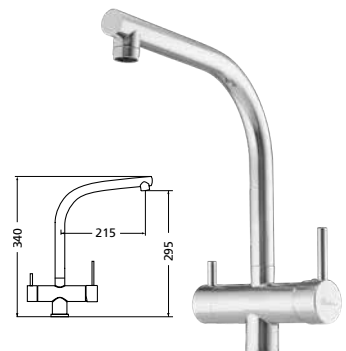

Square goose neck 3 way filter tap

Maximum pressure / 600kpa
WELS 4 Star / 7.5L per minute

FT3ESQ

Filter System compatible*

Pair these taps with an Oliveri Filter Connection kit for pure filtered water in your own home. See [page 26](#) for details.

*Filter system sold separately.

CHROME

oliveri.com.au

Oliveri 23