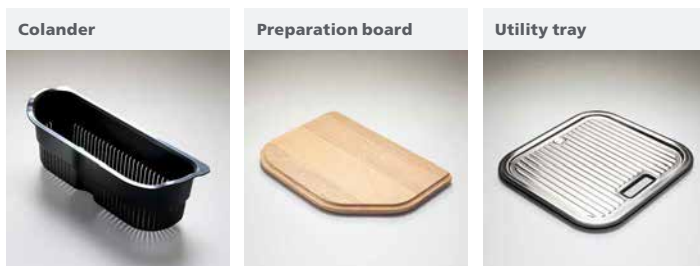

Taps /

View all taps on **pages 22-25**