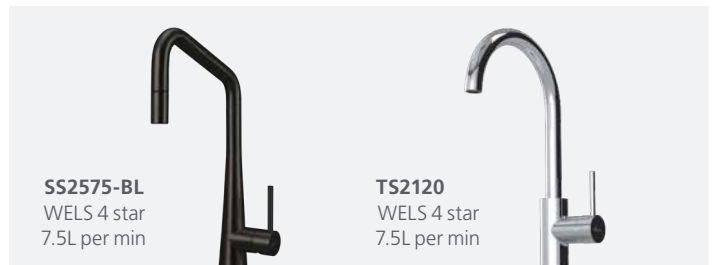

DZ10U  
 770W x 480H x 180D
 MAIN BOWL (x2) 21 LITRE

DZ150U  
 360W x 430H x 180D
 MAIN BOWL 21 LITRE

Feature Accessories /

See **page 29** for the accessories that come included with your sink.

Taps /

View all taps on **pages 22-25**