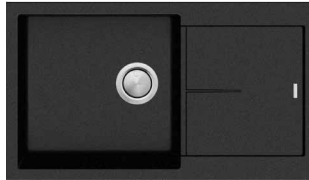

● **ST-BL1525** (Topmount)
Reversible / 860w x 500h x 210d
MAIN BOWL 40.5 LITRE