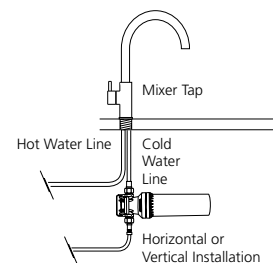

Inline Water Filtration Systems /

Connects to any new or existing mixer tap.

FS5010 Inline Water Filtration System for Standard Water Use

FR5910 Inline Water Filtration Replacement Cartridge for Standard Water Use

FS5050 Inline Water Filtration System for Harsh Water Use

FR5950 Inline Water Filtration Replacement Cartridge for Harsh Water Use