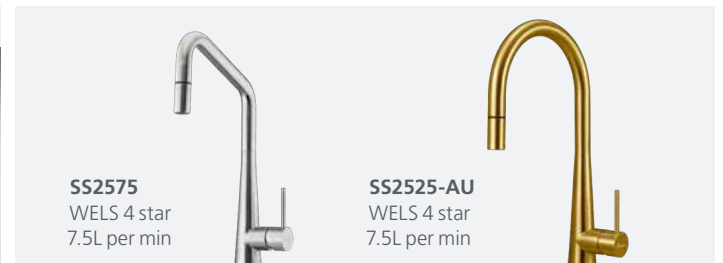

Taps /

View all taps on **pages 22-25**