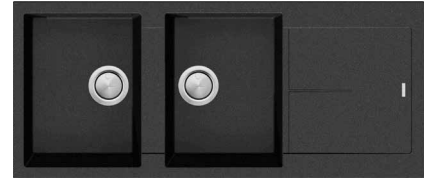

● **ST-BL1510** ○ **ST-WH1510** (Topmount, Alfresco)
Reversible / 1160w x 500h x 210d
MAIN BOWL 1 36 LITRE / ¼ BOWL 21 LITRE

● **ST-BL1515** (Topmount)
Reversible / 1160w x 500h x 210d
STANDARD BOWL 30 LITRE X 2