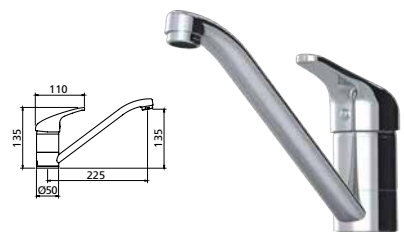

Single lever mixer

Maximum pressure / 500kpa
WELS 4 Star / 7.5L per minute

TS2180

Filter Taps

Features /

3 Way Filter taps

Make your water filter cartridge last longer with a three way tap. Only filter the water you drink with no need for a second satellite tap.