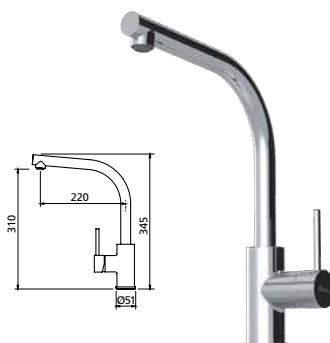

Right angle mixer

Maximum pressure / 500kpa
WELS 4 Star / 7.5L per minute

TS2170