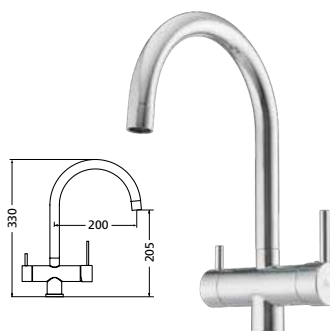

TS2180

Filter Taps

Features /

3 Way Filter taps

Make your water filter cartridge last longer with a three way tap. Only filter the water you drink with no need for a second satellite tap.

Round goose neck 3 way filter tap