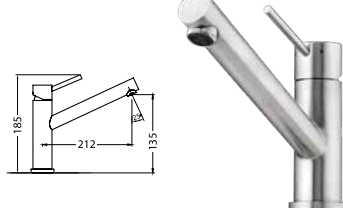

Goose neck pull out mixer

Maximum pressure / 500kpa
WELS 4 Star / 7.5L per minute

- S **SS2525**
- BL **SS2525-BL**
- AU **SS2525-AU**
- GM **SS2525-GM**

Square goose neck mixer

Maximum pressure / 500kpa
WELS 4 Star / 7.5L per minute

- S **SS2570**