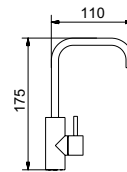

Square goose neck filter tap

with water filtration system

FS7075

Rating

1 micron

Warranty

6 years*