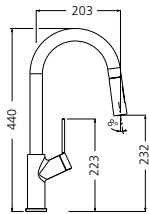

Featured products /

Vilo pull out mixer: VT0398B-WH
Professional double bowl undermount sink: PR1163U

Pull out spray mixer

Maximum pressure / 600kpa
WELS 4 Star / 6.5L per minute

-  VT0426C
-  VT0426B
-  VT0426B-ST-BL