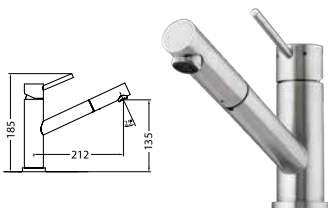

Essente

Features /

Premium finish

All Essente taps are constructed from premium stainless steel.

Variety

The Essente tap range comes in a variety of colours to suit any sink and kitchen design.

- S **Stainless Steel**
- BL **Black**
- AU **Brushed gold**
- GM **Gunmetal**

Functionality

Pull out styles available for added functionality.

Warranty 10 years*

Featured products /

Essente goose neck pull out mixer: SS2525-AU
Santorini Double Bowl Topmount Sink: ST-BL1564

Filtered water
Pair any of these taps with an Oliveri Inline Water Filter for pure filtered water in your own home.
See [page 26](#)

Square goose neck pull out mixer

Maximum pressure / 500kpa
WELS 4 Star / 7.5L per minute

- S **SS2575**
- BL **SS2575-BL**
- AU **SS2575-AU**
- GM **SS2575-GM**

Goose neck pull out mixer

Maximum pressure / 500kpa
WELS 4 Star / 7.5L per minute

- S **SS2525**
- BL **SS2525-BL**
- AU **SS2525-AU**
- GM **SS2525-GM**

Square goose neck mixer

Maximum pressure / 500kpa
WELS 4 Star / 7.5L per minute

- S **SS2570**

Goose neck mixer

Maximum pressure / 500kpa
WELS 4 Star / 7.5L per minute

- S **SS2520**

Swivel pull out mixer

Maximum pressure / 500kpa
WELS 4 Star / 7.5L per minute

- S **SS2515**

Swivel mixer

Maximum pressure / 500kpa
WELS 4 Star / 7.5L per minute

- S **SS2510**

Right angle mixer

Maximum pressure / 500kpa
WELS 4 Star / 7.5L per minute

- S **SS2540**