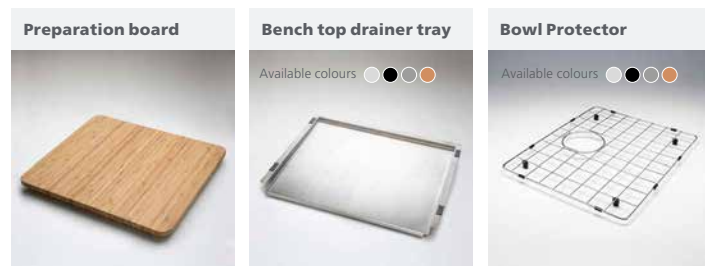

Feature Accessories /

See [page 27](#) for the accessories that come included with your sink.