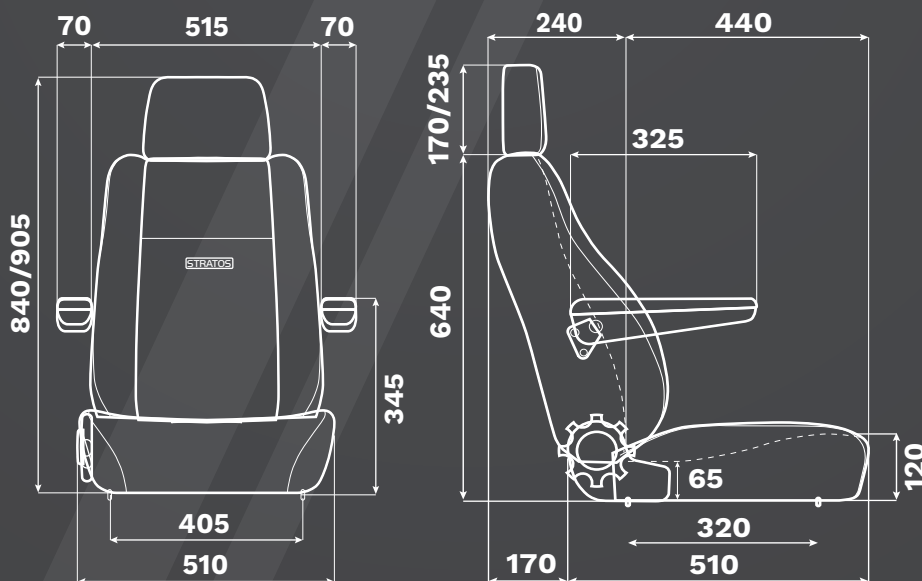

KEY FEATURES

ERGONOMIC FOAM

AIR LUMBAR

ADJUSTABLE HEADREST

OPTIONAL ADJUSTABLE ARMREST

SISIARA MATTING

AUSTRALIAN DESIGN RULES COMPLIANT

BACKREST RECLINE

TRIM OPTIONS AVAILABLE

SIDE BOLSTERS

3000 COMPACT

The Stratos 3000 Compact seat has been produced with driver comfort in mind. Its pronounced side bolsters and ergonomic foam provide optimal lateral support, whilst its Sisiara matting reduces the impact from vibration and harshness on tough Australian Roads. A seat for the true four-wheel drive and touring enthusiast.

DIMENSIONS

Seat dimensions are annotated in millimeters.