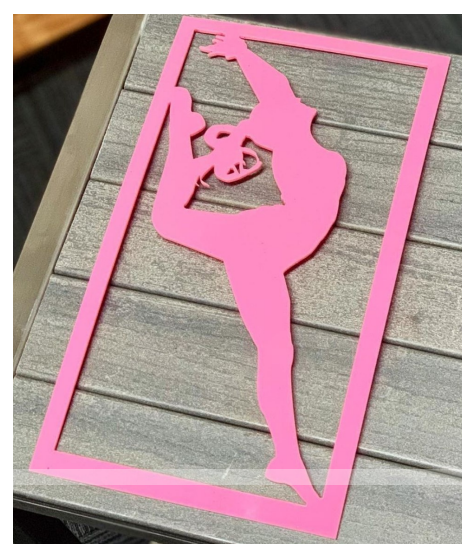

Wood & Acrylic

AN ALTERNATIVE TO OUR GORGOUES METAL PRODUCTS IS **ACRYLIC**. WITH AN ARRAY OF COLOURS AND THICKNESS, LA TINK OFFER ACRYLIC CAKE TOPPERS, WREATHS AND DECORATIONS. DESIGNED AND LASER CUT IN HOUSE, OUR ACRYLIC RANGE ARE A BEAUTIFUL TOUCH TO ANY EVENT YOU HOLD.